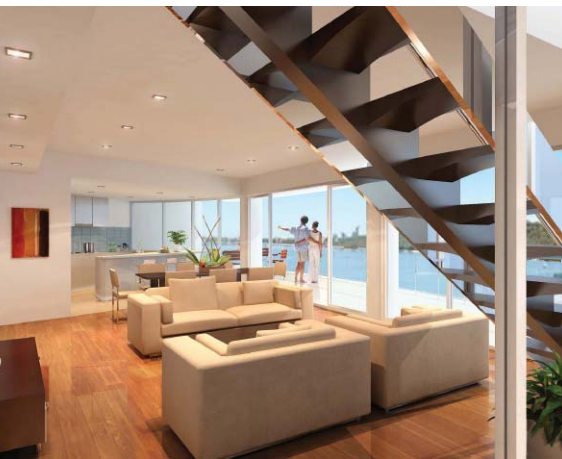

System Features

Access control to the building is provided by proximity cards. Colour video and audio is accessible from all apartments to the front door.

A resident may call the lift to the floor from the Palladium touch screen. The system will also automatically send the lift to the ground floor when visitors are granted access from the touch screen.

The LED lighting and adjustable camera monitor zone on the Coral Gate Module can clearly capture the visitor's image, even in weak lighting conditions.

Sophisticated lighting control allows for On/Off and dimming of lights at the Opal switch and via Palladium touch screen, where multiple lighting scenes may also be activated with one touch. Lighting scenes can be reprogrammed on the Palladium touch screen by the owner.