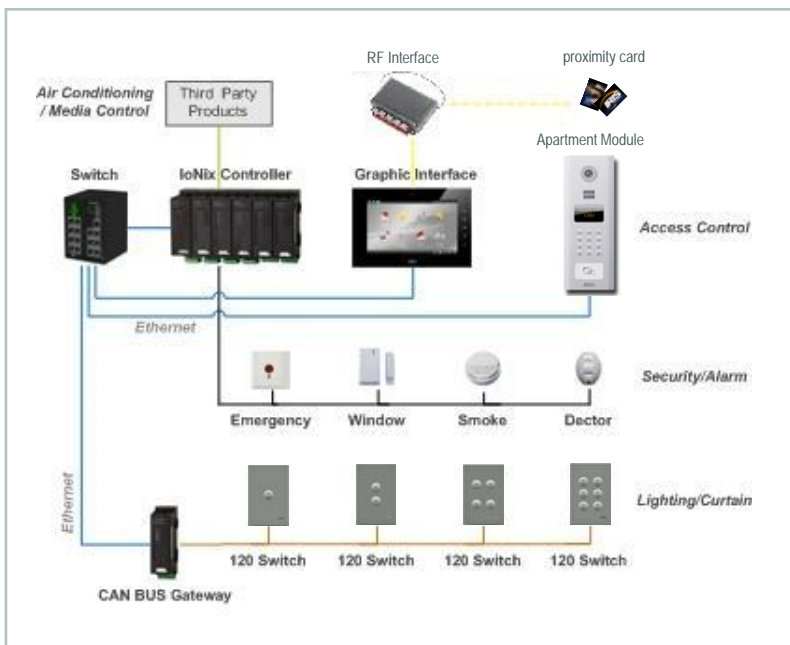

Solution

MOX’s highly reliable and flexible home automation products deliver high-tech systems for the luxury apartment building. The Palladium touch screen allowed for the development of a custom Graphical User Interface that met existing design and functionality criteria. All features (access control, lift control, lighting, curtains, security, owner’s photo slide show) are accessible from the Palladium touch screen.