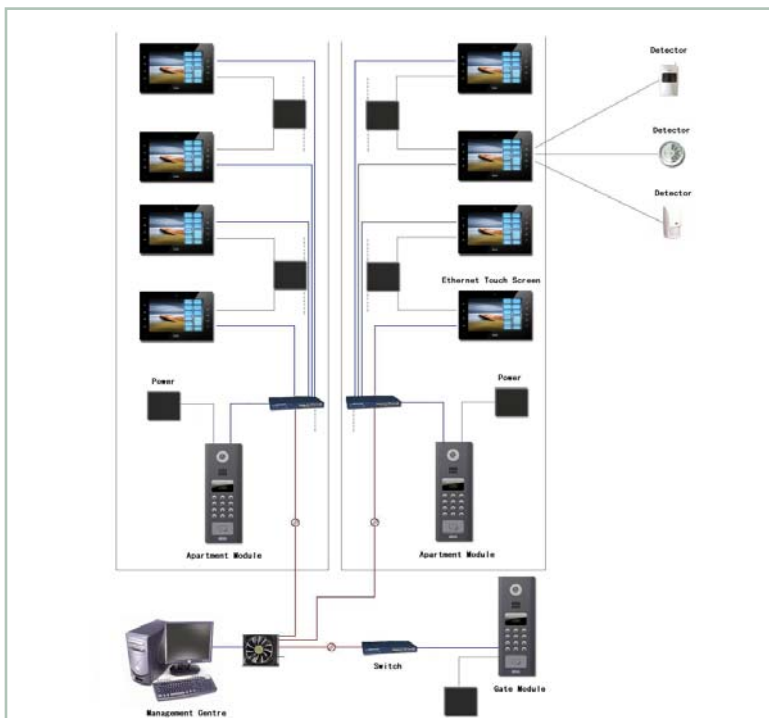

Solution

MOX Building Intelligence successfully applied the MOX-IRIS TCP/IP Ethernet building intelligence system and realized the multiple channels of communications for the entire Jade residential complex. MOX-IRIS TCP/IP Ethernet is the combination of the leading edge distribution control technology, Internet communication technology and wireless mobile communication technology. This system originates from the video phone product range with additional home intelligence concept and functions.

Modes of Operation

Ability for any display to control any related door lock

TCP/IP Ethernet operation

Interface to the loNix controller

Door bell operation to notify residents

Integration with Graphical Interface

Location Identification

Video access via web interface

Intelligent touch screens matching the existing décor and slimline crystal switches draw together the security, lighting, media, utilities and climate control needs.

System Features

The MOX IRIS system applied at the Jade residential complex has the following key features:

- Ultra-slim main body, stylish design
- Hand free operation
- Page and communicate with any occupant in the community or management center
- Multi-release methods, including password, swipe card or combination
- LED lighting installed around the camera for reliable night operation
- Adjustable monitor zone and angle
- Display images and messages together
- Polyphonic ring tone and display background options
- Adjustable ring tone and talk volume with mute function
- Key-press with confirmation tone
- Automatic power-saving mode: the display screen will be shut down automatically when it is inactive for 60s
- Back lit key-board for use at night
- IP address inquiry
- Analog/ digital code exchange and distribution
- Electric isolation and protection
- Picture mode: PAL/ NTSC
- Lightning strike protection
- Industrial-standard case, fire resistant and electromagnetic shielding