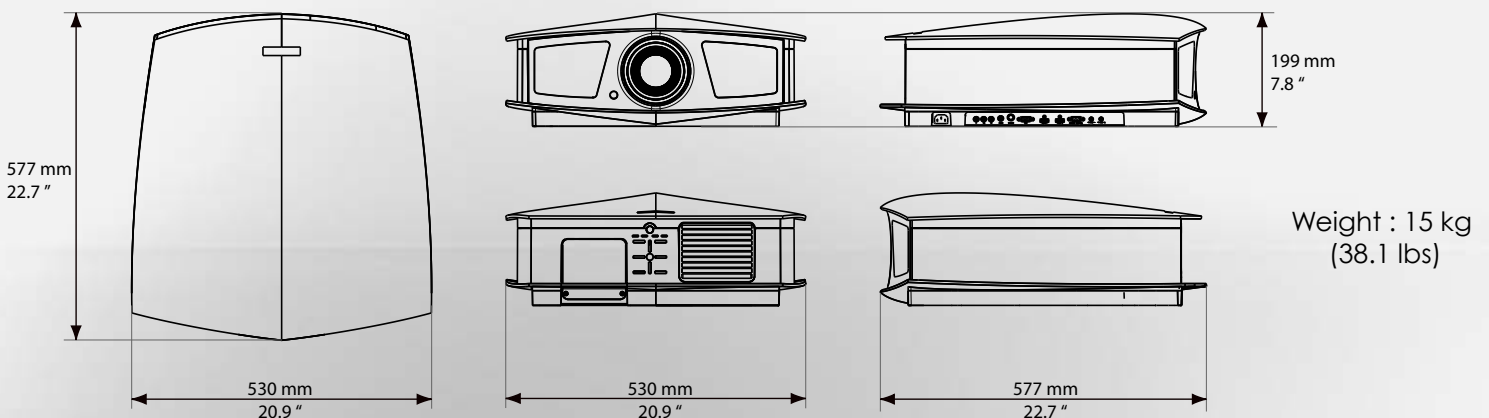

Product Overview

| Designed in France

Antoine Béon, creator of the Blackwing Line, wanted the Blackwing One to celebrate the idea of speed and precision with this unforgettable futuristic shape. From which the name, BlackWing.

| Luxurious Material

The chassis made in ABS-PC, a material also used in the car industry, is a valour in itself. Beyond its extreme resistance to shocks, it also absorbs heat and noise, reducing the working noise level of BlackWing One to 20 dB.

Last touch, the car paint gives BlackWing One a luxurious and elegant finish. A different colour finish can be made upon demand.

| Installation Versatility

BlackWing One is extremely easy to install. The 1.5x zoom (1.75-2.53:1 throw ratio) and the high brightness make it compatible with any kind of room. The vertical and horizontal lens shift capability can address any challenging configuration. Besides, with the keystone correction, it is a child's play to adjust the projector for the most razor-sharp picture.

| Cinema-like Performance

The association of the full-glass Ultimate Reference Lens with a 3 chips L-COS 1080p Full-HD engine (15,000:1 contrast ratio) gives the best out of any picture. The internal HQV video-processor enhances the input signal quality and removes video noise.

| Extreme Attention to Details

Every single unit is carefully tested and individually calibrated by our 20-years experienced video engineer. The colour temperature (in the respect of D65) and the white field uniformity are optimized to provide a very natural and CRT-like picture quality.

| A dedicated Cineversum Network