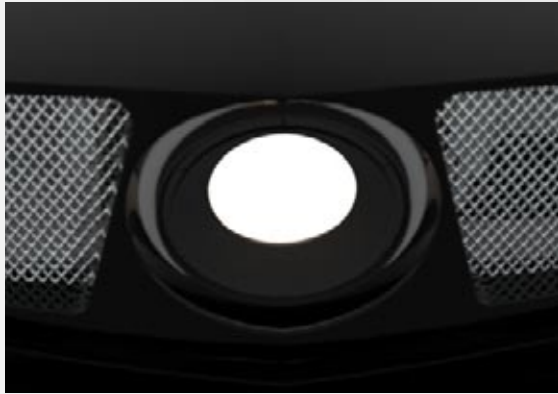

**WATCH ● PLAY ● ENJOY**

**1080p Full HD Video Projector**

BlackWing One is the multi-use model of the Cineversum BlackWing Series.

A state-of-the-art projector that integrates the latest technologies available on the market such as 1080p resolution (1920x1080 3-LCOS engine) and HDMI 1.3 connection inside a futuristic chassis designed by Antoine Béon.

The classy black finish of this new essential element of the Cineversum Home Cinema Concept will bring the famous French elegance into your interior.

Last touch, the car paint gives BlackWing One a luxurious and elegant finish. A different colour finish can be made upon demand.

### | Installation Versatility

BlackWing One is extremely easy to install. The 1.5x zoom (1.75-2.53:1 throw ratio) and the high brightness make it compatible with any kind of room. The vertical and horizontal lens shift capability can address any challenging configuration. Besides, with the keystone correction, it is a child's play to adjust the projector for the most razor-sharp picture.